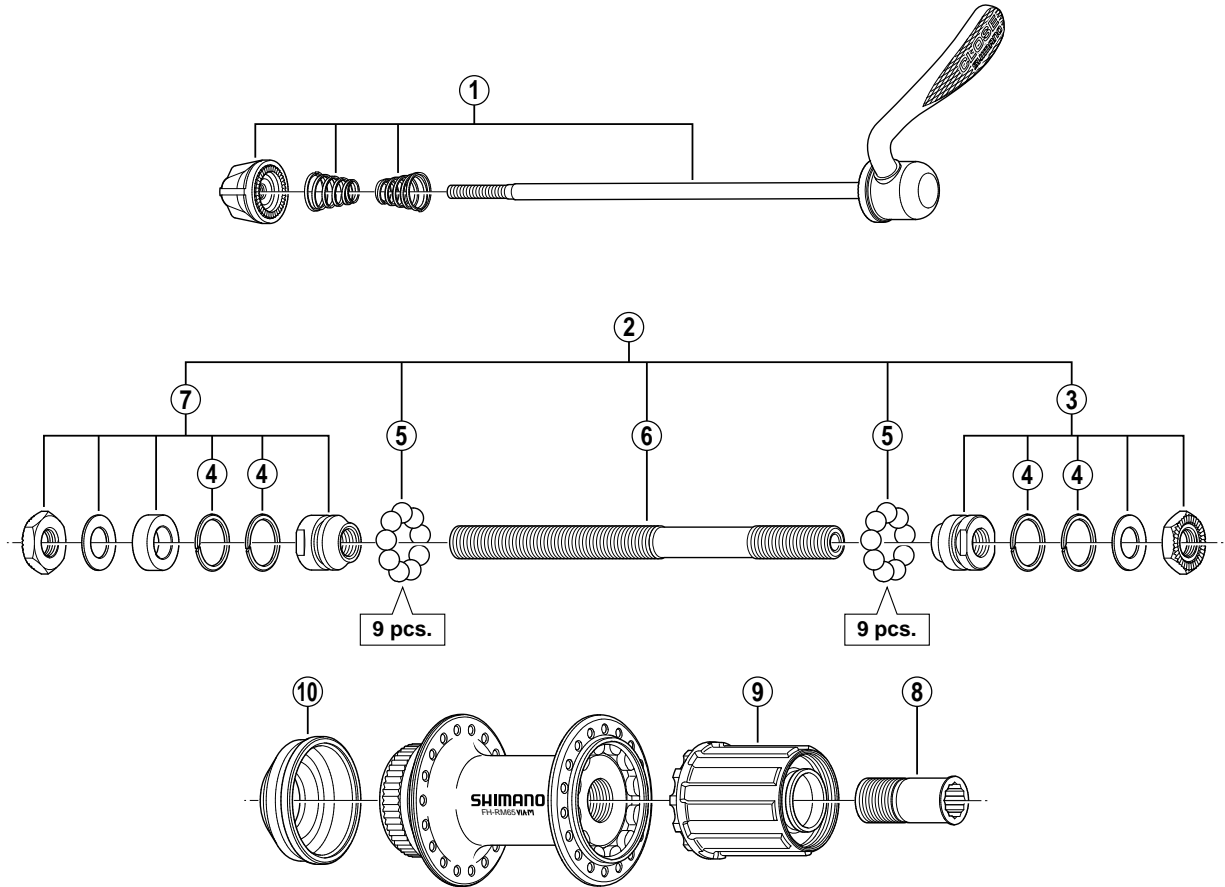

Freehub (8/9-Speed)
FH-RM65 For Disc Brake

• Over Lock Nut Dimension: 135 mm (5-5/16")

ITEM NO.	SHIMANO CODE NO.	DESCRIPTION	FH-RM60 FH-M495A FH-M495		
			INTERCHANGEABILITY		
1	Y-3B5 98010	Complete Quick Release 166 mm (6-17/32")	A	A	A
	Y-3B5 98020	Complete Quick Release 170 mm (6-11/16")	A	A	A
2	Y-3CT 98010	Complete Hub Axle 146 mm (5-3/4")			A
3	Y-3CT 98020	Right Hand Lock Nut Unit	A		A
4	Y-299 05000	Seal Ring			A
5	Y-000 91310	Steel Ball (1/4") 18 pcs.	A	A	A
6	Y-30K 01200	Hub Axle 146 mm (5-3/4")	A	A	A
7	Y-3CT 98030	Left Hand Lock Nut Unit			A
8	Y-3BL 03000	Body Fixing Bolt	A	A	A
9	Y-3CT 98040	Complete Freewheel Body w/Right Hand Dust Cap	A		
10	Y-24Z 02000	Rotor Mount Cover (Option)		A	A

A: Same parts.

B: Parts are usable, but differ in materials, appearance, finish, size, etc.

Absence of mark indicates non-interchangeability.

0807-2535A

Specifications are subject to change without notice.

SHIMANO