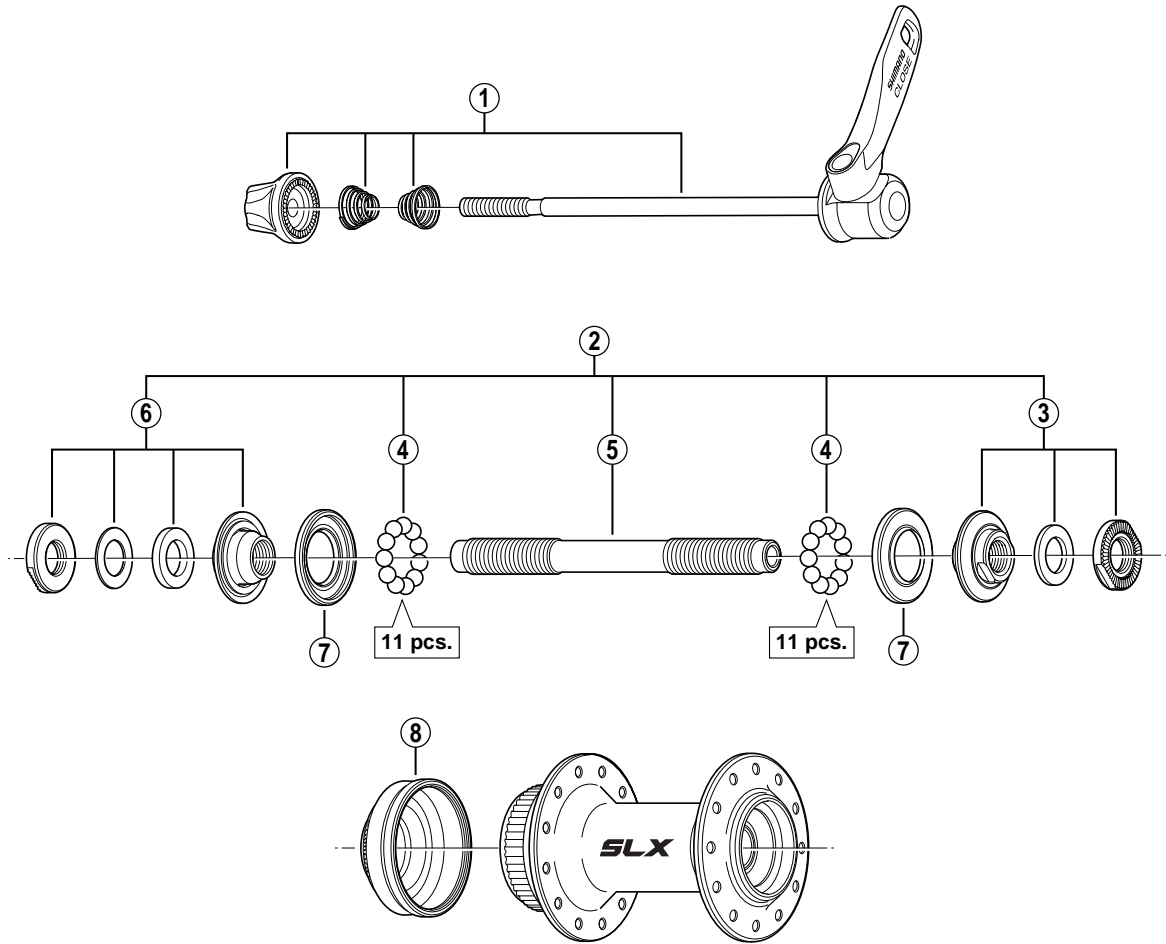

SHIMANO SLX Front Hub HB-M665 For Disc Brake

• Over Lock Nut Dimension: 100 mm (3-15/16")

ITEM NO.	SHIMANO CODE NO.	DESCRIPTION	INTERCHANGEABILITY	
1	Y-2ZB 98030	Complete Quick Release 133 mm (5-1/4")		
2	Y-2TK 98010	Complete Hub Axle 108 mm (4-1/4")		
3	Y-2TK 98020	Right Hand Lock Nut Unit		
4	Y-4BB98030	Steel Ball (3/16") 22 pcs.	A	A
5	Y-21S 02000	Hub Axle M10 x 108 mm (4-1/4")	A	A
* 6	Y-2TK 98040	Left Hand Lock Nut Unit		
7	Y-2TA 06000	Seal Ring		
8	Y-25Y 06000	Rotor Mount Cover	A	

HB-M775
HB-M765
HB-M600

A: Same parts.

B: Parts are usable, but differ in materials, appearance, finish, size, etc.

Absence of mark indicates non-interchangeability.

0806-2820A

Specifications are subject to change without notice.

SHIMANO